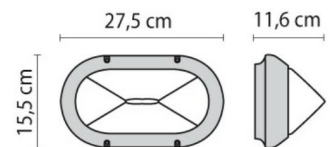

SUPERDELTA OVALE

Part number	001704
Lampholder:	E27
Light Source:	INCANDESCENT LAMPS (A60)
Wattage:	1x60 W
Finish:	BK-81 / Black / Textured
Insulation class:	II
Degree of protection:	IP54
IK-J-xxIP:	IK06 1J xx3
Optic:	SYMMETRIC EXTRA WIDE REFLECTOR
Ta MIN luminaire:	-30°
Ta MAX luminaire:	45°

Photometric data

Technical drawings

OPTIONAL ACCESSORIES

SUPERDELTA OVALE

008943
Bracket