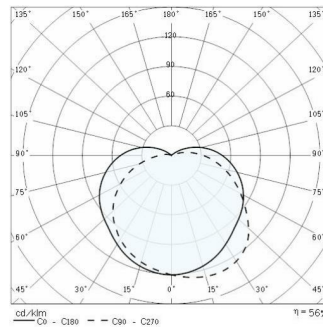

SUPERDELTA OVALE

Part number	001704
Lampholder:	E27
Light Source:	INCANDESCENT LAMPS (A60)
Wattage:	1x60 W
Finish:	BK-81 / Black / Textured
Insulation class:	II
Degree of protection:	IP54
IK-J-xxIP:	IK06 1J xx3
Optic:	SYMMETRIC EXTRA WIDE REFLECTOR
Ta MIN luminaire:	-30°
Ta MAX luminaire:	45°

Photometric data

Technical drawings

OPTIONAL ACCESSORIES

SUPERDELTA OVALE

008943
Bracket